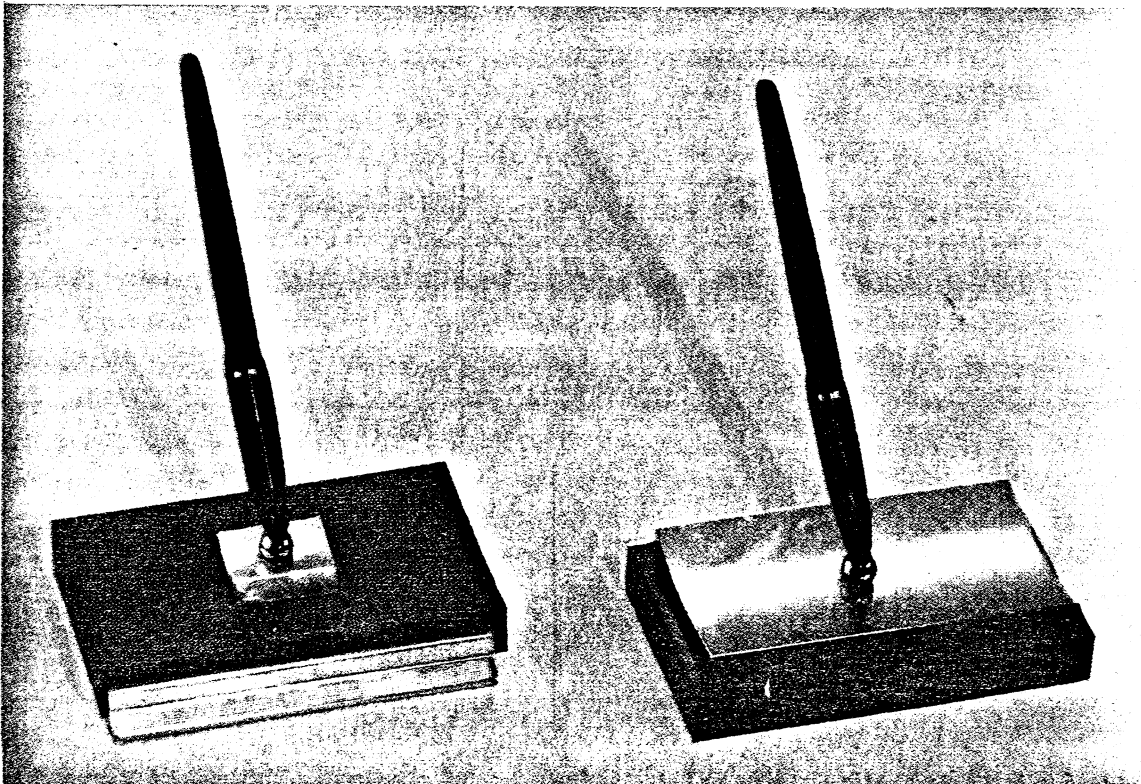

MODEL NO. 90-156

Black glass base with angular gold colored rests. Black "51" pen and holder, 3½ x 5¾" $25.00

MODEL NO. 90-162

Black glass base with concave gold colored mounting. Black "51" pen and holder, 3½ x 5¾" $25.00